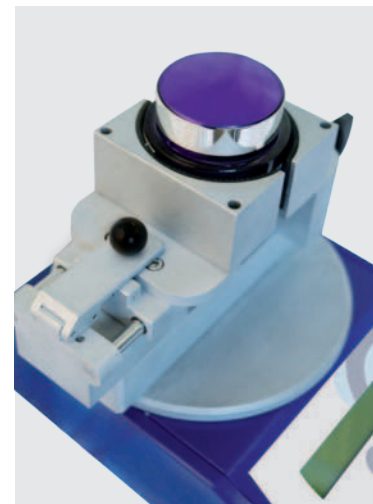

FAST GRIPPING WITH INTERCHANGEABLE JAWS

**A GRIPPING FOR
SPECIFIC SHAPES**

FAST GRIPPING WITH INTERCHANGEABLE JAWS

A GRIPPING FOR SPECIFIC SHAPES

FUNCTION

The quick interchangeable jaws gripping allows samples to be kept in position without damaging them.

● Quick

With its toggle clamp system, this gripping allows you to **quickly** change the sample without touching the pre-set setting. Similarly, for the series change, **the removable jaws change in few seconds**.

● Evolutionary

Furthermore, jaws can be custom-made to match the shape of the product to be tested.

TECHNICAL INFORMATION

Features	LARGE GRIPPING	EXTRA LARGE GRIPPING
Gripping height Ht	82 mm	82 mm
Tightening height Hs	52 mm	52 mm
Diameter of trays	180 mm	180 mm
Clutter out of everything L x lg	250 mm x 100 mm	330 mm x 100 mm
Use without tray on bench in traction	No	No
Use without tray on bench compression	Yes	Yes
Reference	88 000 92	88 000 48

VARIOUS ACHIEVEMENTS

- Removable set of jaws with bottom for jar of different diameters

	Without bottom	With bottom
Ø 30 to 50 mm	88 000 22	88 000 --
Ø 50 to 70 mm	88 000 23	88 000 --
Ø 80 mm	88 000 24	88 000 --