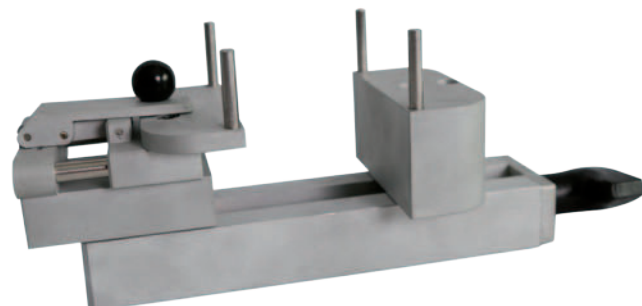

FAST GRIPPING WITH INTERCHANGEABLE JAWS

**A GRIPPING FOR
SPECIFIC SHAPES**

FAST GRIPPING WITH INTERCHANGEABLE JAWS

A GRIPPING FOR SPECIFIC SHAPES

FUNCTION

The quick interchangeable jaws gripping allows samples to be kept in position without damaging them.

● Quick

With its toggle clamp system, this gripping allows you to **quickly** change the sample without touching the pre-set setting. Similarly, for the series change, **the removable jaws change in few seconds**.

● Evolutionary

Furthermore, jaws can be custom-made to match the shape of the product to be tested.

TECHNICAL INFORMATION

Features	LARGE GRIPPING	EXTRA LARGE GRIPPING
Gripping height Ht	82 mm	82 mm
Tightening height Hs	52 mm	52 mm
Diameter of trays	180 mm	180 mm
Clutter out of everything L x lg	250 mm x 100 mm	330 mm x 100 mm
Use without tray on bench in traction	No	No
Use without tray on bench compression	Yes	Yes
Reference	88 000 92	88 000 48

VARIOUS ACHIEVEMENTS

- Removable set of jaws with bottom for jar of different diameters

	Without bottom	With bottom
Ø 30 to 50 mm	88 000 22	88 000 --
Ø 50 to 70 mm	88 000 23	88 000 --
Ø 80 mm	88 000 24	88 000 --