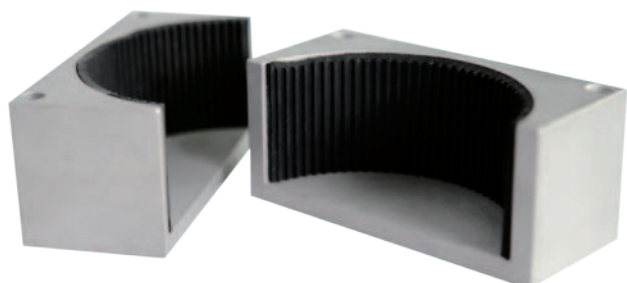

FAST GRIPPING WITH INTERCHANGEABLE JAWS

**A GRIPPING FOR
SPECIFIC SHAPES**

FAST GRIPPING WITH INTERCHANGEABLE JAWS

A GRIPPING FOR SPECIFIC SHAPES

FUNCTION

The quick interchangeable jaws gripping allows samples to be kept in position without damaging them.

● Quick

With its toggle clamp system, this gripping allows you to **quickly** change the sample without touching the pre-set setting. Similarly, for the series change, **the removable jaws change in few seconds**.

● Evolutionary

Furthermore, jaws can be custom-made to match the shape of the product to be tested.

TECHNICAL INFORMATION

Features	LARGE GRIPPING	EXTRA LARGE GRIPPING
Gripping height Ht	82 mm	82 mm
Tightening height Hs	52 mm	52 mm
Diameter of trays	180 mm	180 mm
Clutter out of everything L x lg	250 mm x 100 mm	330 mm x 100 mm
Use without tray on bench in traction	No	No
Use without tray on bench compression	Yes	Yes
Reference	88 000 92	88 000 48

VARIOUS ACHIEVEMENTS

- Removable set of jaws with bottom for jar of different diameters

	Without bottom	With bottom
Ø 30 to 50 mm	88 000 22	88 000 --
Ø 50 to 70 mm	88 000 23	88 000 --
Ø 80 mm	88 000 24	88 000 --