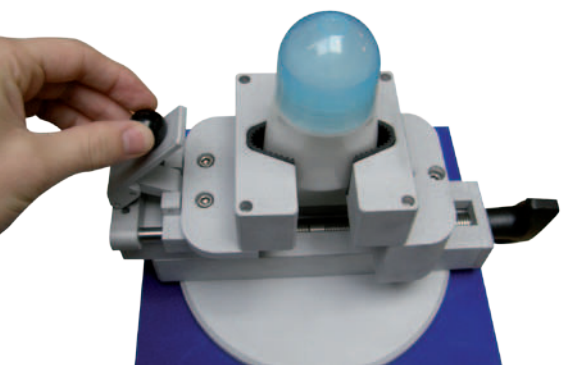

FAST GRIPPING WITH INTERCHANGEABLE JAWS

**A GRIPPING FOR
SPECIFIC SHAPES**

FAST GRIPPING WITH INTERCHANGEABLE JAWS

A GRIPPING FOR SPECIFIC SHAPES

FUNCTION

The quick interchangeable jaws gripping allows samples to be kept in position without damaging them.

● Quick

With its toggle clamp system, this gripping allows you to **quickly** change the sample without touching the pre-set setting. Similarly, for the series change, **the removable jaws change in few seconds**.

● Evolutionary

Furthermore, jaws can be custom-made to match the shape of the product to be tested.

TECHNICAL INFORMATION

Features	LARGE GRIPPING	EXTRA LARGE GRIPPING
Gripping height Ht	82 mm	82 mm
Tightening height Hs	52 mm	52 mm
Diameter of trays	180 mm	180 mm
Clutter out of everything L x lg	250 mm x 100 mm	330 mm x 100 mm
Use without tray on bench in traction	No	No
Use without tray on bench compression	Yes	Yes
Reference	88 000 92	88 000 48

VARIOUS ACHIEVEMENTS

- Removable set of jaws with bottom for jar of different diameters

	Without bottom	With bottom
Ø 30 to 50 mm	88 000 22	88 000 --
Ø 50 to 70 mm	88 000 23	88 000 --
Ø 80 mm	88 000 24	88 000 --