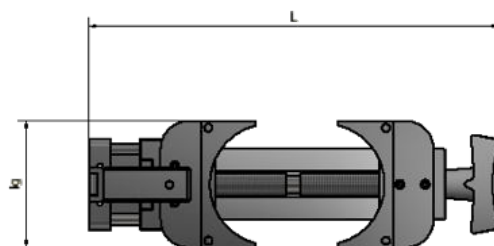

● Quick

With its toggle clamp system, this gripping allows you to **quickly** change the sample without touching the pre-set setting. Similarly, for the series change, **the removable jaws change in few seconds**.

● Evolutionary

Furthermore, jaws can be custom-made to match the shape of the product to be tested.

TECHNICAL INFORMATION

Features	LARGE GRIPPING	EXTRA LARGE GRIPPING
Gripping height Ht	82 mm	82 mm
Tightening height Hs	52 mm	52 mm
Diameter of trays	180 mm	180 mm
Clutter out of everything L x lg	250 mm x 100 mm	330 mm x 100 mm
Use without tray on bench in traction	No	No
Use without tray on bench compression	Yes	Yes
Reference	88 000 92	88 000 48

VARIOUS ACHIEVEMENTS

- Removable set of jaws with bottom for jar of different diameters

	Without bottom	With bottom
Ø 30 to 50 mm	88 000 22	88 000 --
Ø 50 to 70 mm	88 000 23	88 000 --
Ø 80 mm	88 000 24	88 000 --