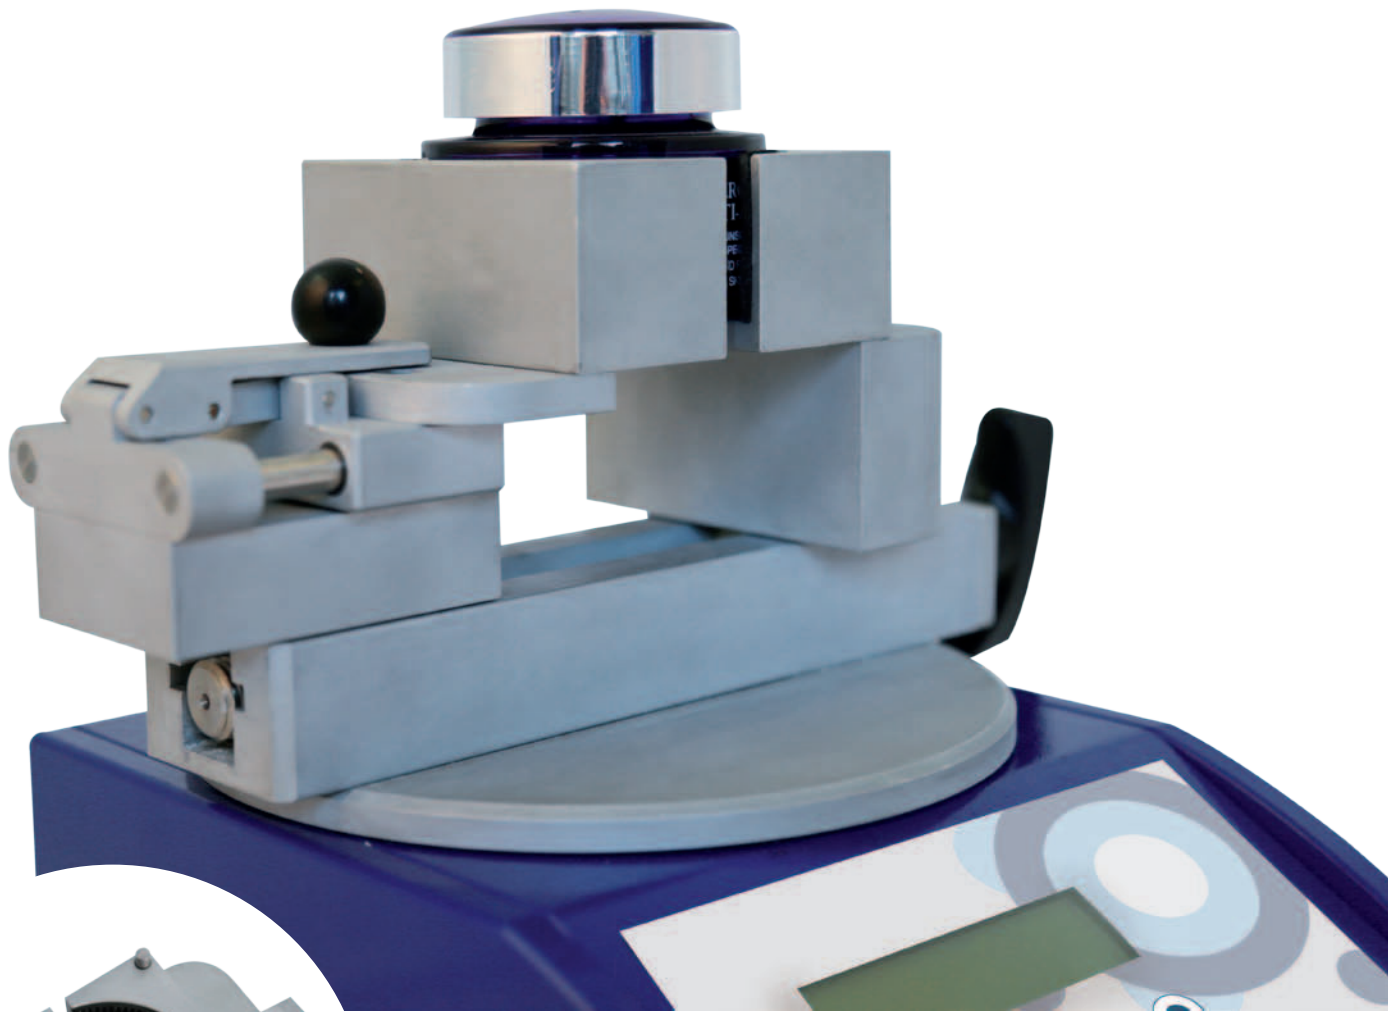

FAST GRIPPING WITH INTERCHANGEABLE JAWS

**A GRIPPING FOR
SPECIFIC SHAPES**

FAST GRIPPING WITH INTERCHANGEABLE JAWS

A GRIPPING FOR SPECIFIC SHAPES

FUNCTION

The quick interchangeable jaws gripping allows samples to be kept in position without damaging them.

● Quick

With its toggle clamp system, this gripping allows you to **quickly** change the sample without touching the pre-set setting. Similarly, for the series change, **the removable jaws change in few seconds**.

● Evolutionary

Furthermore, jaws can be custom-made to match the shape of the product to be tested.

TECHNICAL INFORMATION

Features	LARGE GRIPPING	EXTRA LARGE GRIPPING
Gripping height Ht	82 mm	82 mm
Tightening height Hs	52 mm	52 mm
Diameter of trays	180 mm	180 mm
Clutter out of everything L x lg	250 mm x 100 mm	330 mm x 100 mm
Use without tray on bench in traction	No	No
Use without tray on bench compression	Yes	Yes
Reference	88 000 92	88 000 48

VARIOUS ACHIEVEMENTS

- Removable set of jaws with bottom for jar of different diameters

	Without bottom	With bottom
Ø 30 to 50 mm	88 000 22	88 000 --
Ø 50 to 70 mm	88 000 23	88 000 --
Ø 80 mm	88 000 24	88 000 --