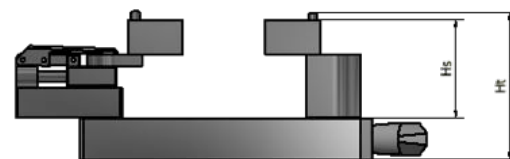

● Quick

With its toggle clamp system, this gripping allows you to **quickly** change the sample without touching the pre-set setting. Similarly, for the series change, **the removable jaws change in few seconds**.

● Evolutionary

Furthermore, jaws can be custom-made to match the shape of the product to be tested.

TECHNICAL INFORMATION

Features	LARGE GRIPPING	EXTRA LARGE GRIPPING
Gripping height Ht	82 mm	82 mm
Tightening height Hs	52 mm	52 mm
Diameter of trays	180 mm	180 mm
Clutter out of everything L x lg	250 mm x 100 mm	330 mm x 100 mm
Use without tray on bench in traction	No	No
Use without tray on bench compression	Yes	Yes
Reference	88 000 92	88 000 48

VARIOUS ACHIEVEMENTS

- Removable set of jaws with bottom for jar of different diameters

	Without bottom	With bottom
Ø 30 to 50 mm	88 000 22	88 000 --
Ø 50 to 70 mm	88 000 23	88 000 --
Ø 80 mm	88 000 24	88 000 --